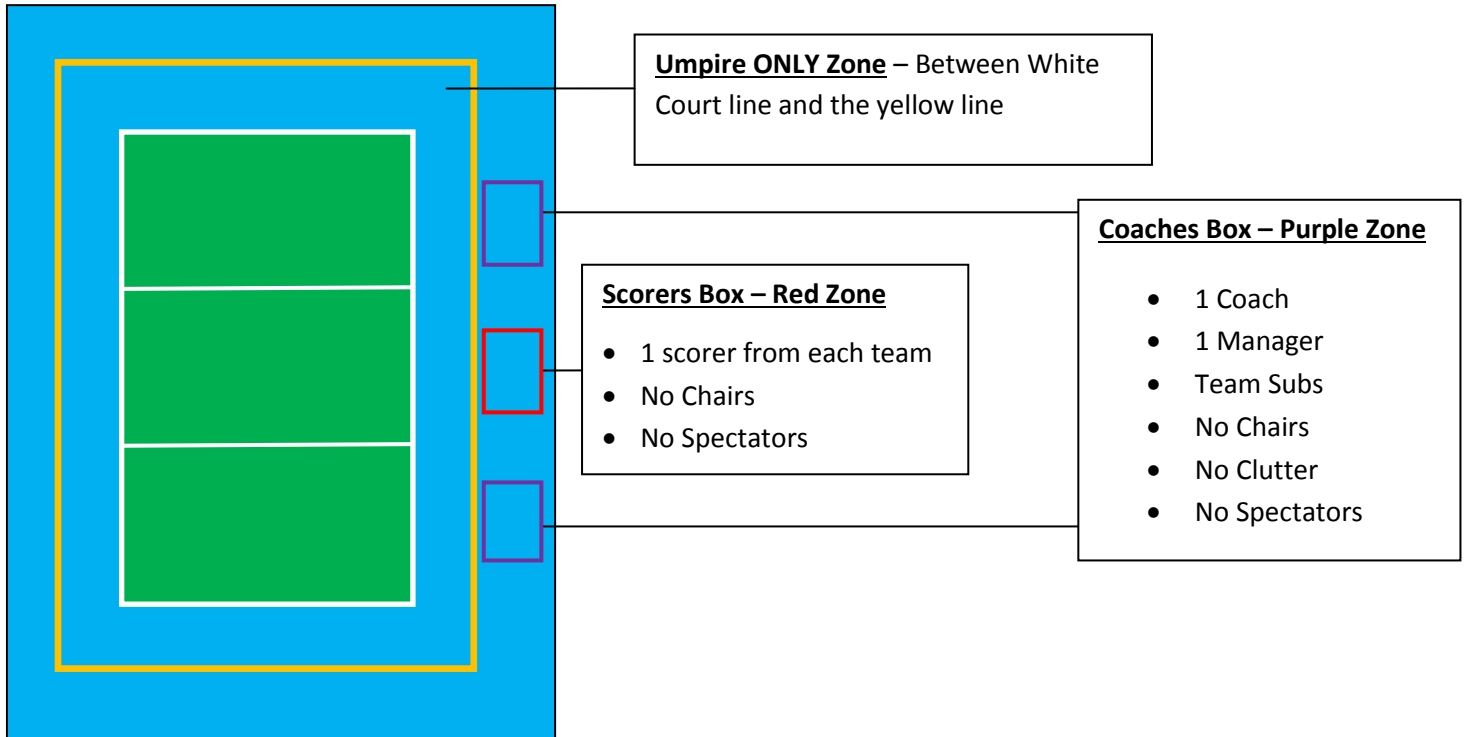

SIDELINE POLICY

For a number of safety reasons, SCNA have a sideline policy to protect all members and visitors.

SPECTATORS

- MUST NOT BE ON SAME SIDELINE AS COACHES BOX OR SCORERS
- MUST NOT BE ON GREEN COURT SURFACES.
- MUST BE ON GRASS OR GREY OR BLUE CONCRETE AREA ONLY.
- NO BIKES OR SCOOTERS ON COURTS OR SURROUNDS.
- CHAIRS ONLY ALLOWED ON GREY CONCRETE AREA